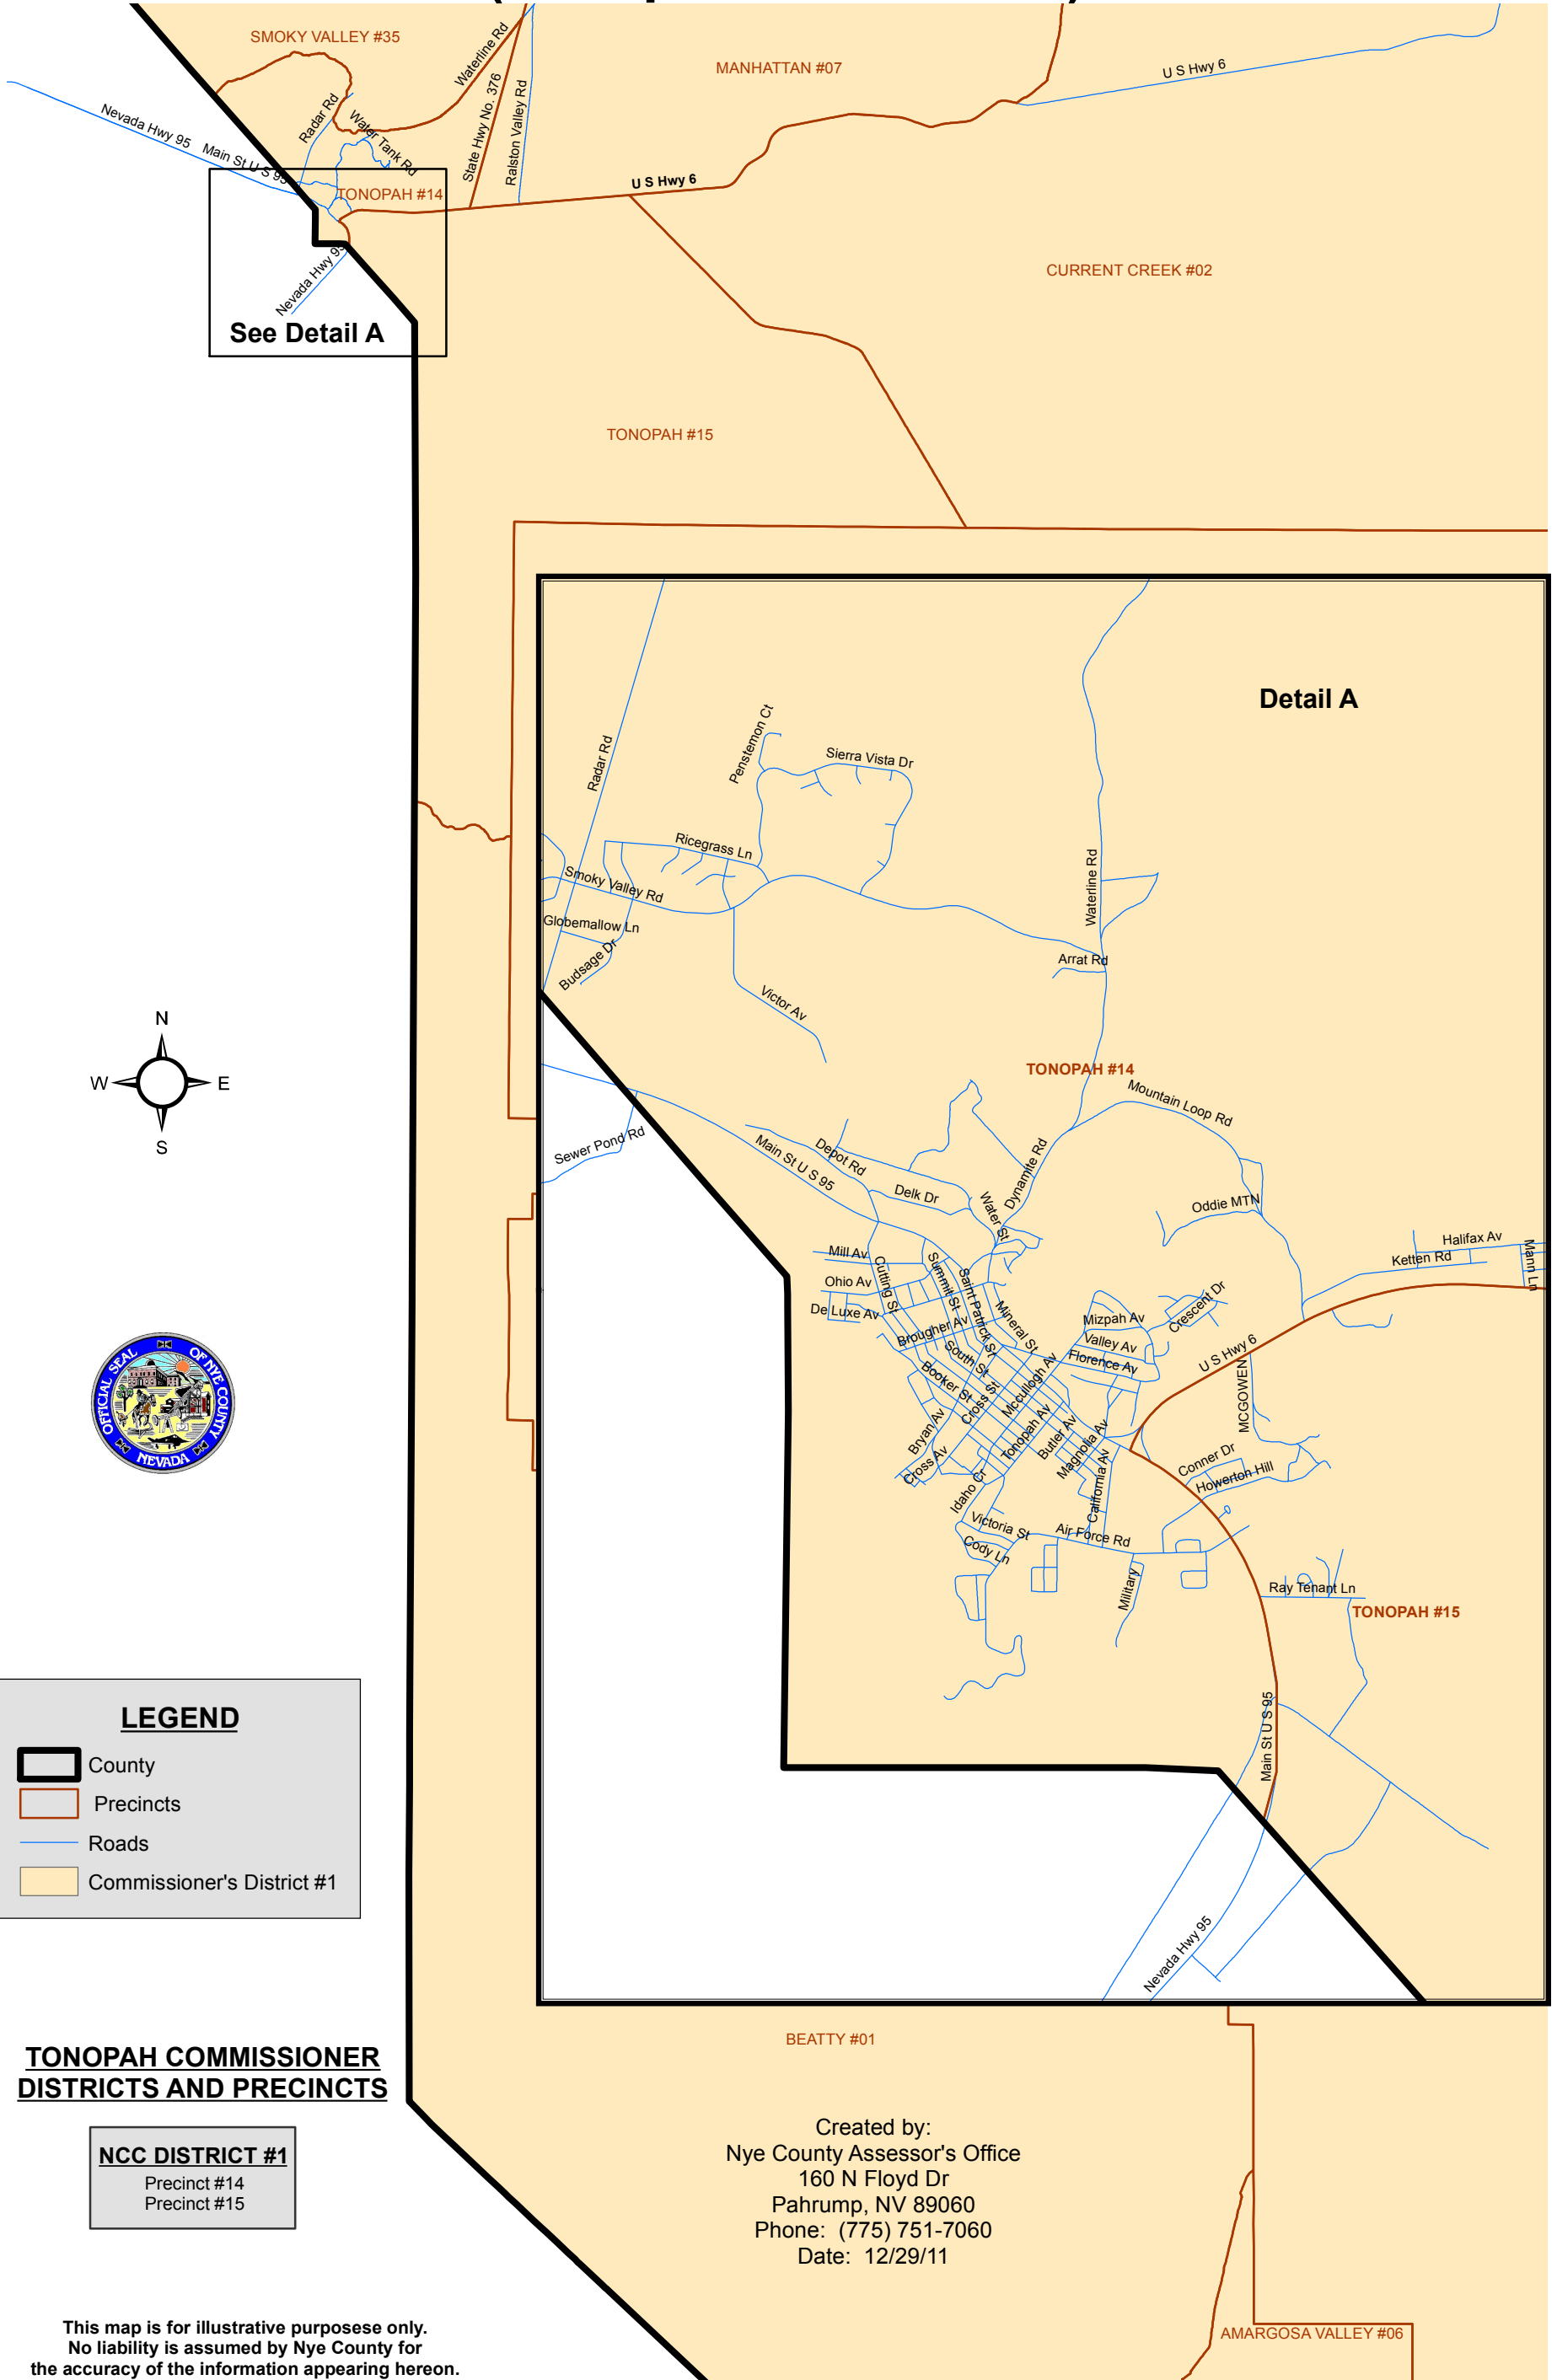

# NYE COUNTY BOARD OF COUNTY COMMISSIONER'S DISTRICTS (Tonopah Area Detail)

See Detail A

Detail A

**LEGEND**

- County
- Precincts
- Roads
- Commissioner's District #1

**TONOPAH COMMISSIONER DISTRICTS AND PRECINCTS**

**NCC DISTRICT #1**  
Precinct #14  
Precinct #15

Created by:  
Nye County Assessor's Office  
160 N Floyd Dr  
Pahrump, NV 89060  
Phone: (775) 751-7060  
Date: 12/29/11

This map is for illustrative purposes only.  
No liability is assumed by Nye County for  
the accuracy of the information appearing hereon.